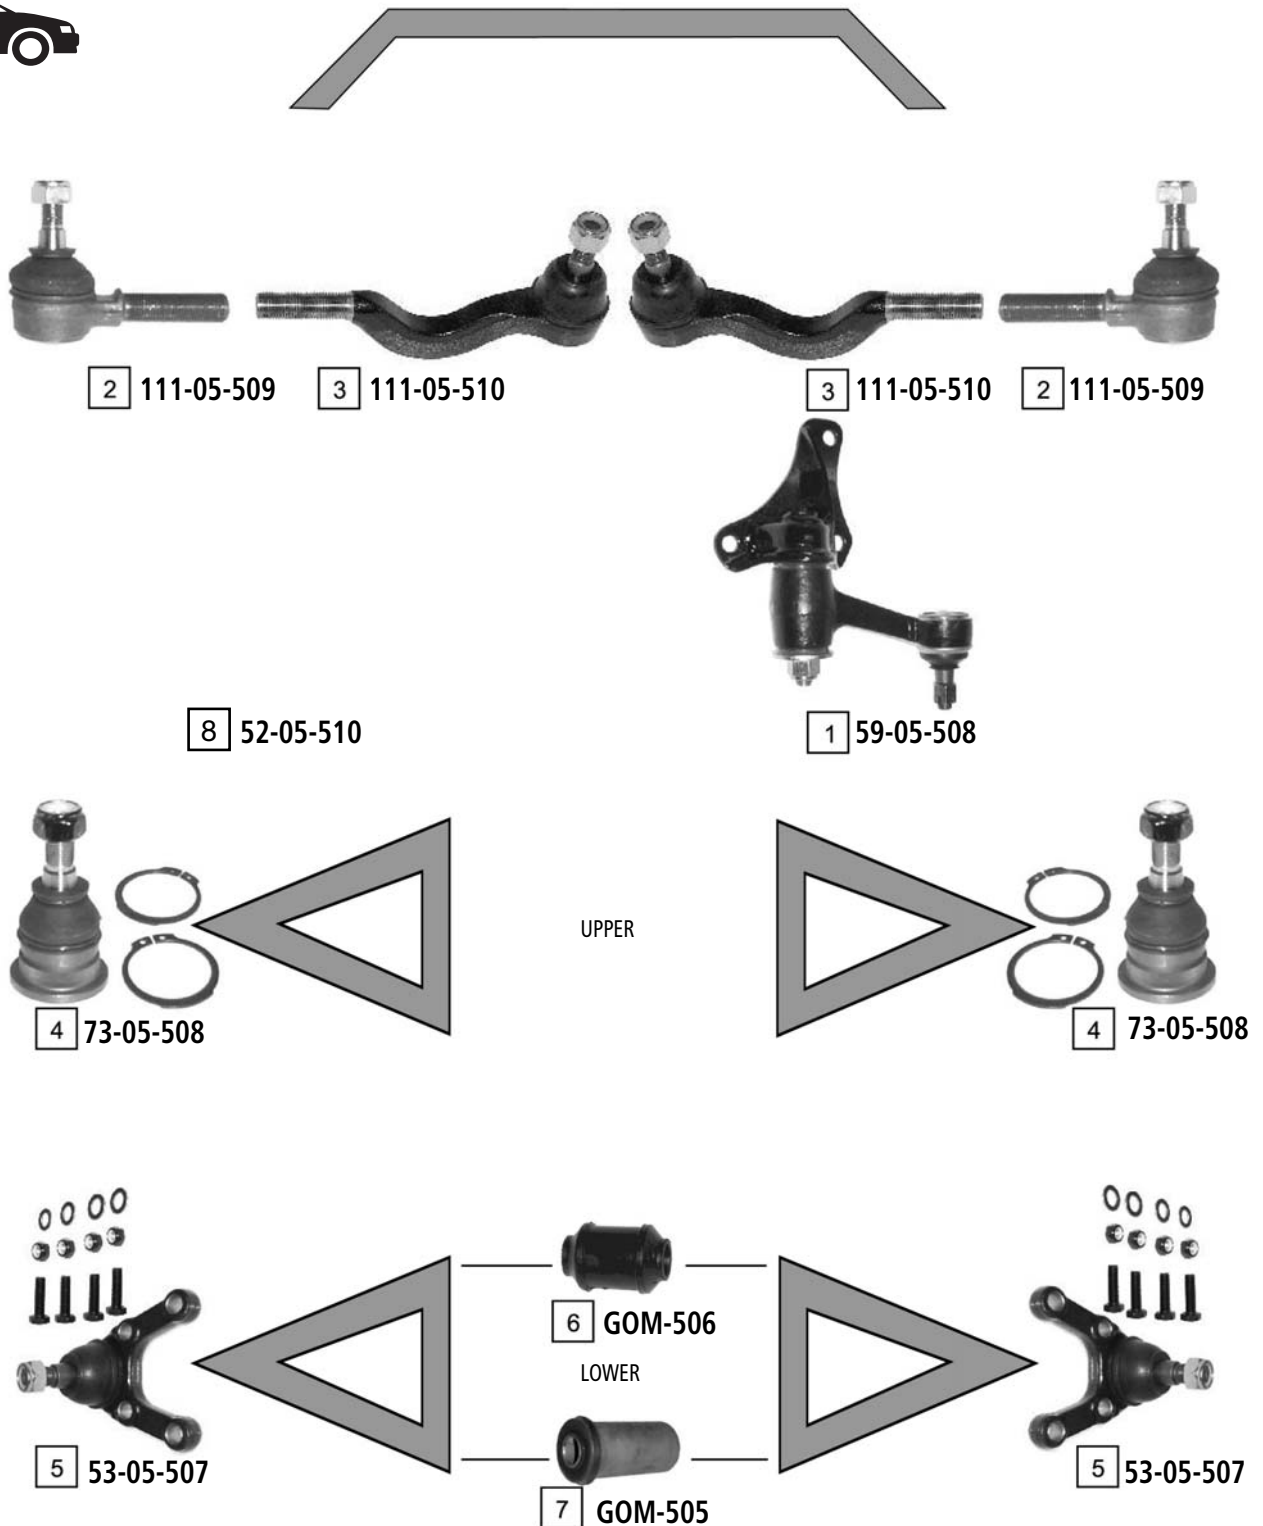

PAJERO I (L04_G, L14_G)

03/1983 - 02/1991

Ref	ASHIKA CODE	Description	OEM	Measures	Ref	ASHIKA CODE	Description	OEM	Measures
1	59-05-508	Pitman Arm	MB241830		5	53-05-507	Ball Joint Lower	MB176308	c:19.4
2	111-05-509	Tie Rod End	MB241171	c:13.6 th:MM16X1.5L	6	GOM-506	Silentblock For Susp.Arm	MB109684	d:40
3	111-05-510	Tie Rod End	MB241206	c:13.8 th:MM16X1.5R	7	GOM-505	Silentblock For Susp.Arm	MB109662	d:40.4
4	73-05-508	Ball Joint Upper	MB176309	c:15.9	8	52-05-510	Pitman Arm	MB241973	