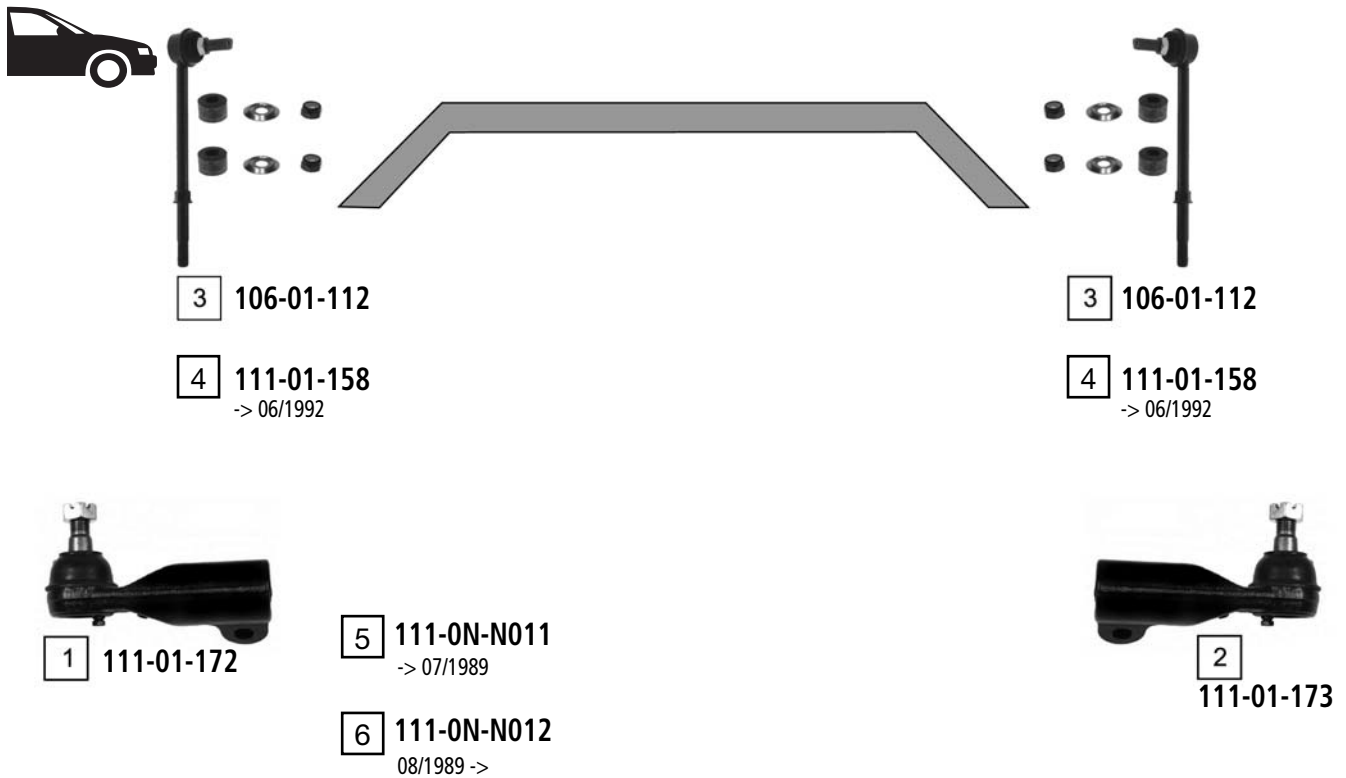

PATROL GR (Y60)

08/1987 - 09/1997

Ref	ASHIKA CODE	Description	OEM	Measures	Ref	ASHIKA CODE	Description	OEM	Measures
1	111-01-172	Tie Rod End Left	48570 01J10		4	111-01-158	Tie Rod End	4852001J00	
2	111-01-173	Tie Rod End Right	48520 01J10		5	111-0N-N011	Cross Rod Assi	4856049502	
3	106-01-112	Stabiliser Link	56260 01J10	L:130	6	111-0N-N012	Cross Rod Assi		