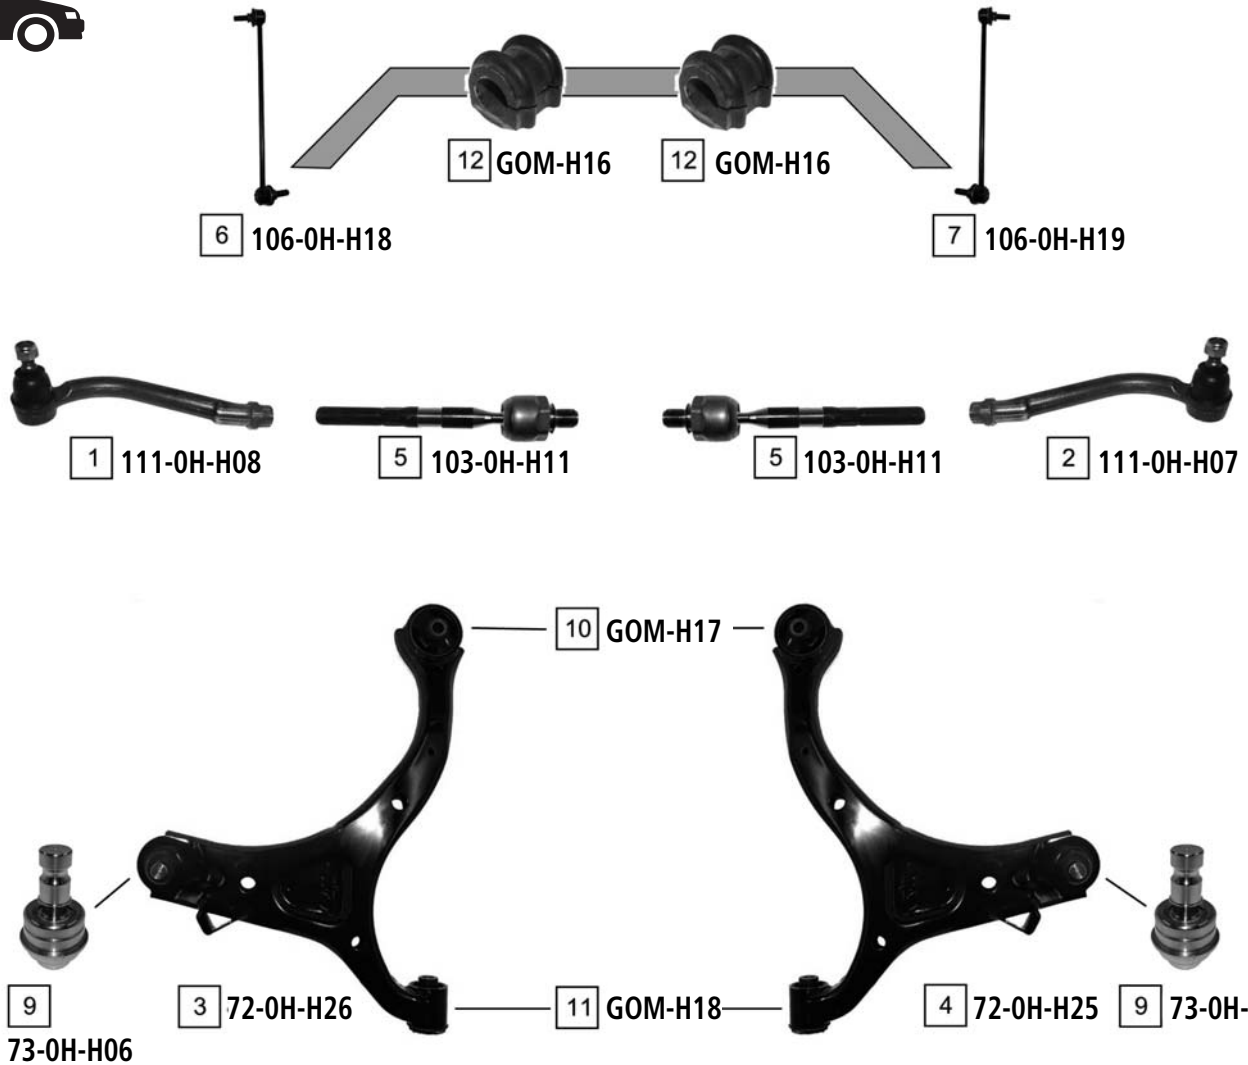

SANTA FE

03/2006 ->

Ref.	ASHIKA CODE	Description	OEM	Measures	Ref.	ASHIKA CODE	Description	OEM	Measures
1	111-OH-H08	Tie Rod End Left	56820 2B000		7	106-OH-H19	Stabiliser Link Right	54840 2B000	
2	111-OH-H07	Tie Rod End Right	56820 2B900		8	106-OH-H20	Stabiliser Link	55530 2B000	
3	72-OH-H26	TCA Left Wbj	54500 2B100		9	73-OH-H06	Ball Joint	54530 2B000	
4	72-OH-H25	TCA Right Wbj	54501 2B100		10	GOM-H17	Silentblock For Susp.Arm	54584 2B000	
5	103-OH-H11	Axial Joint	57724 2B000		11	GOM-H18	Silentblock For Susp.Arm	54551 2B000	
6	106-OH-H18	Stabiliser Link Left	54830 2B000		12	GOM-H16	Stabiliser Mounting	54813 3K100	